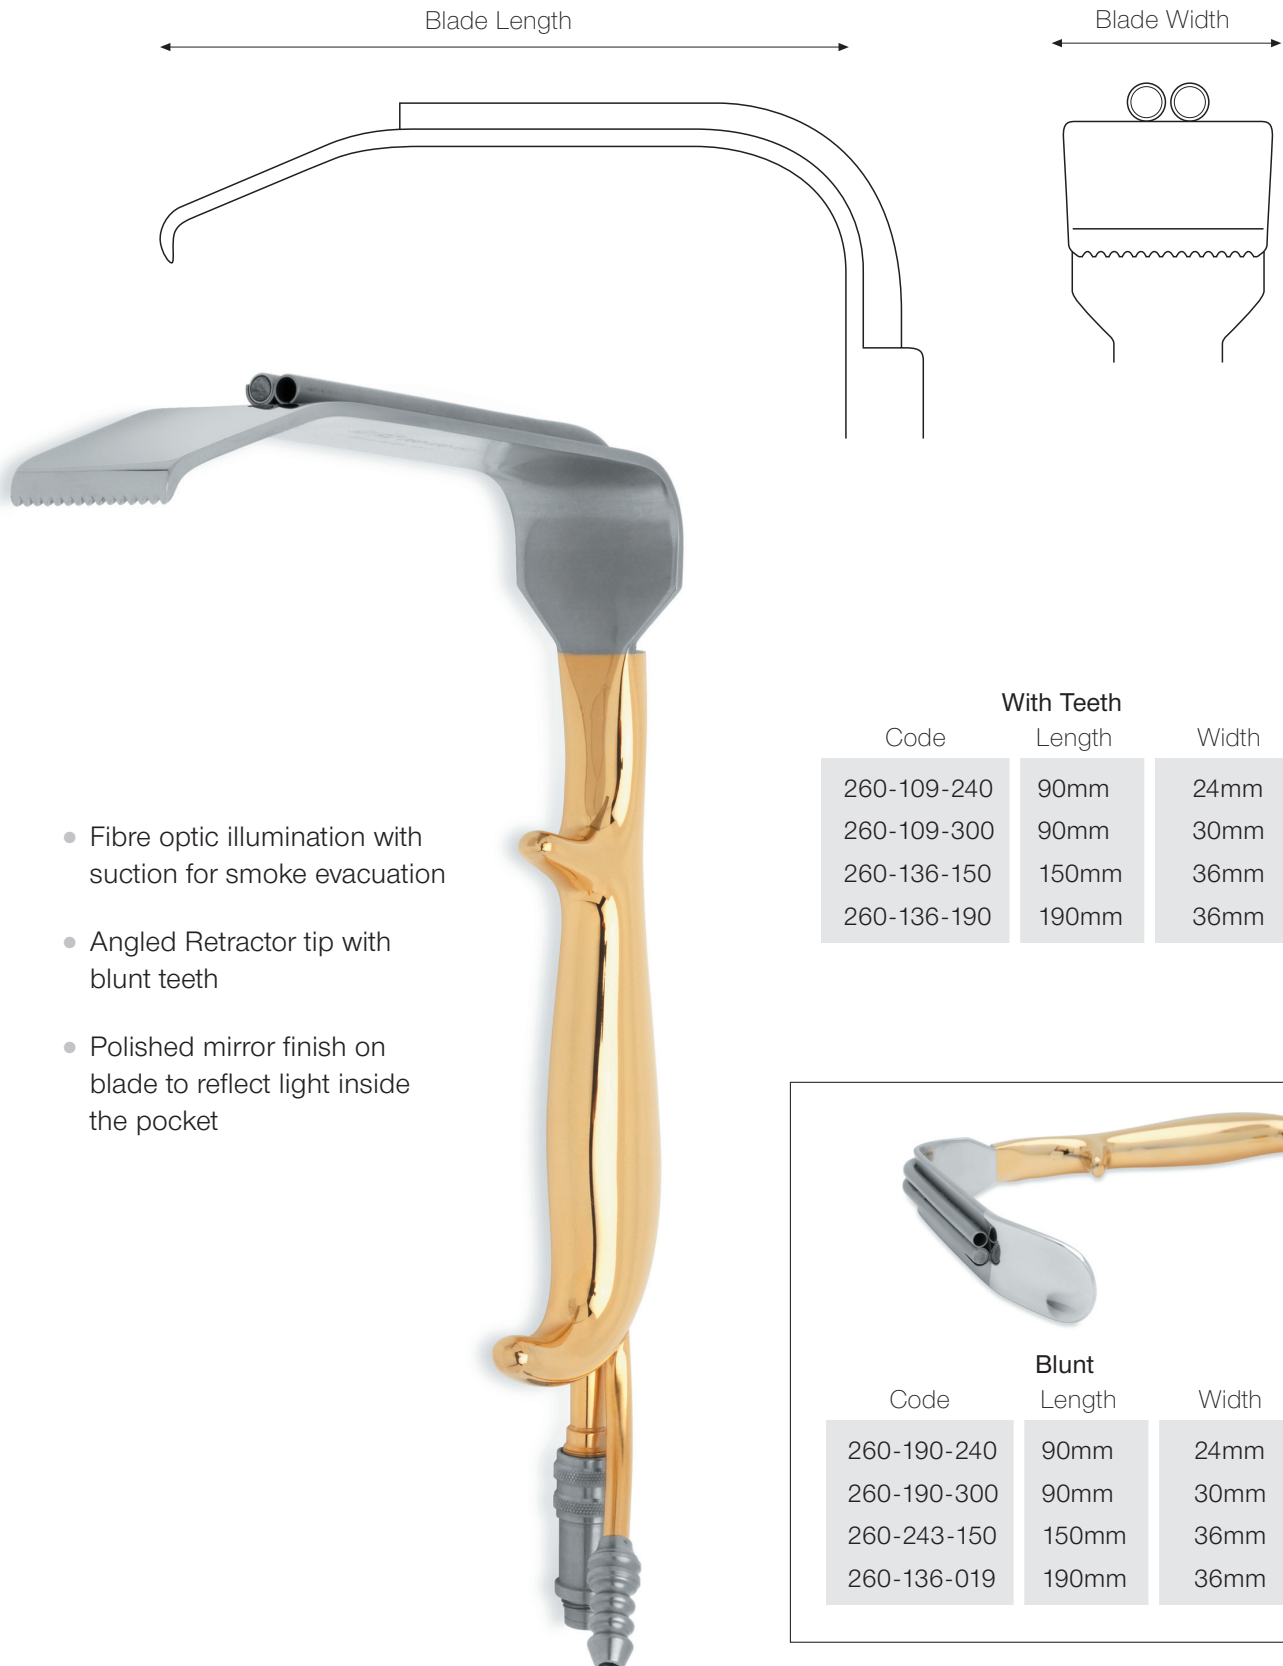

BREAST RETRACTORS

Tebbetts Fibre Optic Breast Retractor

With fibre optic illumination and suction

- Fibre optic illumination with suction for smoke evacuation
- Angled Retractor tip with blunt teeth
- Polished mirror finish on blade to reflect light inside the pocket

With Teeth

Code	Length	Width
260-109-240	90mm	24mm
260-109-300	90mm	30mm
260-136-150	150mm	36mm
260-136-190	190mm	36mm

Blunt

Code	Length	Width
260-190-240	90mm	24mm
260-190-300	90mm	30mm
260-243-150	150mm	36mm
260-136-019	190mm	36mm

FIBRE OPTIC LIGHT LEAD

Fibre Optic Light Lead

Code	Length	Diameter
250-035-180	1800mm	3.5mm Ø
250-035-230	2300mm	3.5mm Ø

Adaptors for Light Lead

Retractor Fitting

Lightsource Fitting