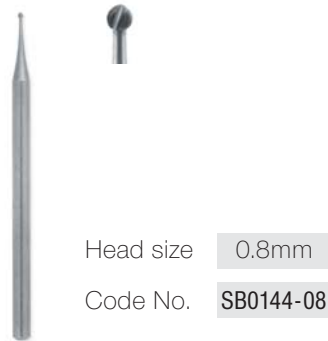

Toller Round Head Bur

Tungsten Carbide
with Blood Ring

Length	50mm	70mm
Head size	2.3mm	2.3mm
Code No.	SB0144-23	SB0170-23

1/1

Sterile Packed in boxes of 10

Toller Taper Fissure Bur

Tungsten Carbide cross cut
with Blood Ring

Length	50mm	70mm
Head size	1.6mm	1.6mm
Code No.	SB0144-16	SB0170-16

1/1

Sterile Packed in boxes of 10

Apicectomy Bur

44mm length

Head size	0.8mm
Code No.	SB0144-08

1/1

Sterile Packed in boxes of 10

Micro Head Apicectomy Bur

10mm length
Latch Gilting

Head size	1.0mm
Code No.	SB0110-10

1/1

Sterile Packed in boxes of 5

Round Head Bur

Plain cut
44mm length

1/1

Head size	1.0mm	1.2mm	1.4mm	1.6mm	1.8mm	2.1mm
Code No.	SB0244-10	SB0244-12	SB0244-14	SB0244-16	SB0244-18	SB0244-21
	2.3mm	2.5mm	2.7mm	3.1mm	4.0mm	5.0mm
	SB0244-23	SB0244-25	SB0244-27	SB0244-31	SB0244-40	SB0244-50
	6.0mm					
	SB0244-60					